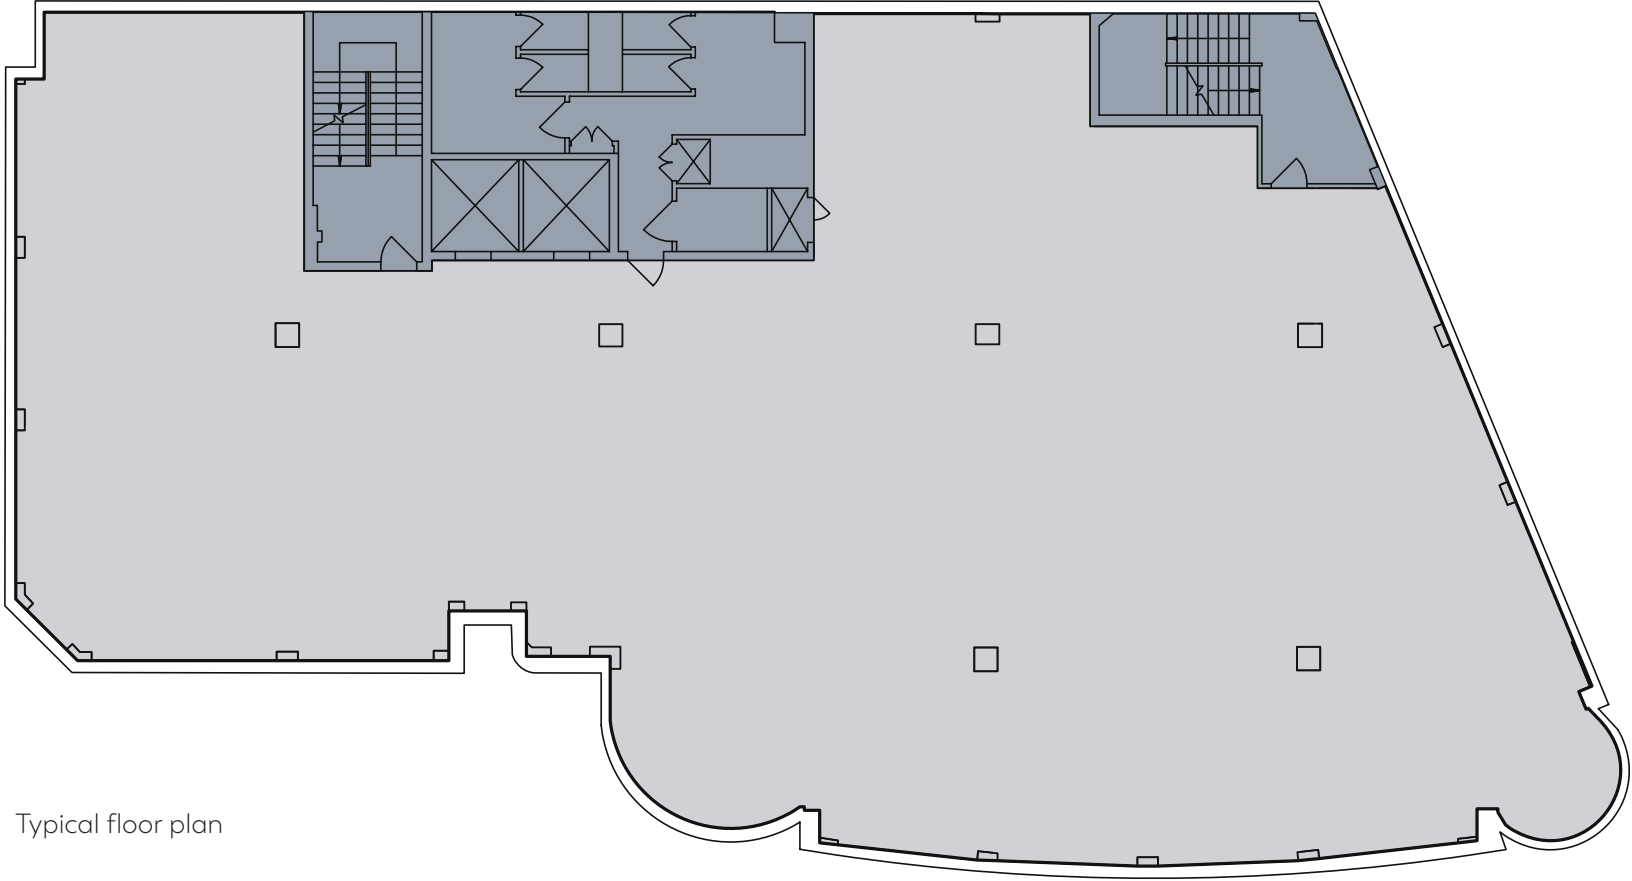

# ARGENTUM

HAMMERSMITH, LONDON W6 9DX

Typical floor plan